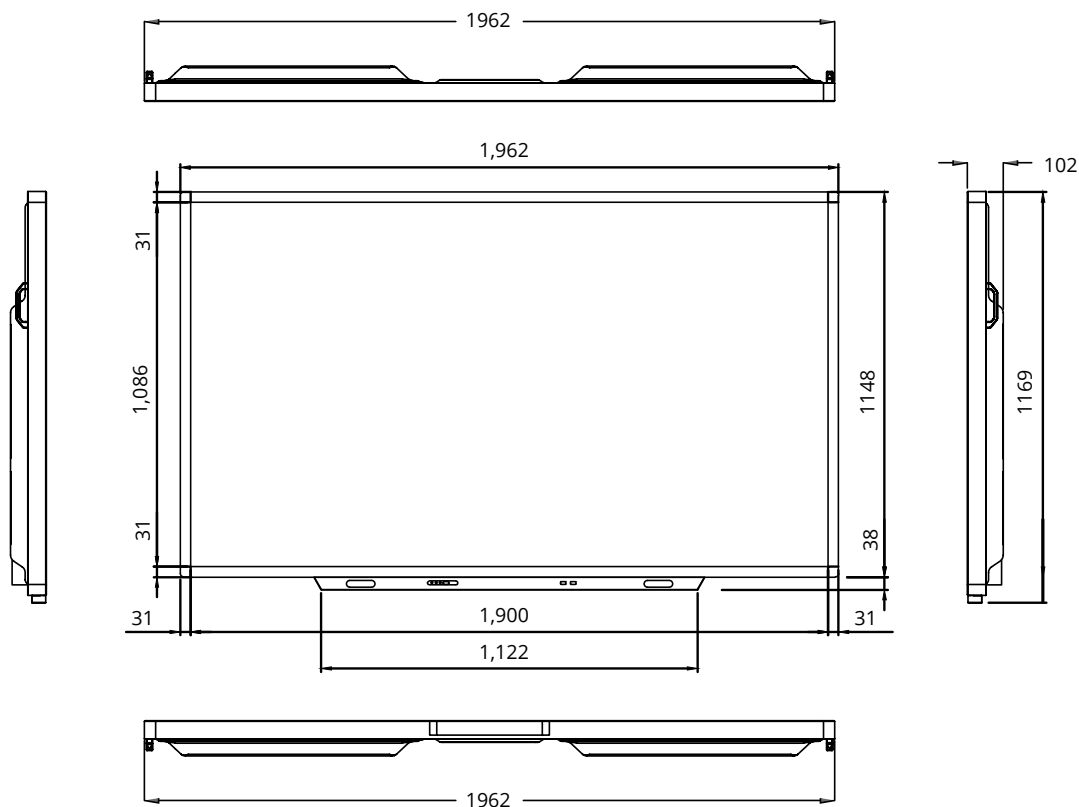

Model type	i3TOUCH V8404 T10 FHD
	84"
Display Ratio	16:09
Native resolution	1920 x 1080
Brightness	350cd/m2
Contrast ratio	1600:1
Response time	4 ms
Inputs	VGA x 1 PC AUDIO TOUCH USB x 2 HDMI x 2 Display Port x 1 Speaker out: 2 x mini jack
Communication port	RS232 x 1
Audio out	2 x mini jack
Sound bar	2 x 10W
Power supply	standby power<1W complete power consumption≤430W
OPS slot	slot included, OPS pc not included
VESA Mount (W X H)	600 x 400 mm
Vesa mount for mini pc	10x10cm
Anti-collision tempered glass	Yes
Screen area	1865 (W) x 1045 (H) mm
Outside dimensions	1962 (W) x 1148 (H) x 102 (D) mm
Package	2018 (W) x 1350 (H) x 310 (D)
Net weight	96 kg
Total weight	100 kg

Touch technology

	V-Sense
Touch modus	finger and pen
Touch points	10 simultaneous touches (only in Windows 7 or later)
Tempered glass	4 mm
Resolution	8096 x 8096
Response speed	4 ms

Accessories	Power cable VGA cable HDMI cable Remocon + Battery PEN x 2 User Manual Wall mount

Recommended Computer Configuration	CPU	min i3 processor
	RAM	>4G
	Hard disk	>100G
	Interface	USB2.0 or above
	Screen resolution	1280*800
	USB power	>4.6V (the power of the USB cable should be more than 4.6V at the i3TOUCH)

TECHNICAL DRAWING

AUTHORISED DISTRIBUTOR