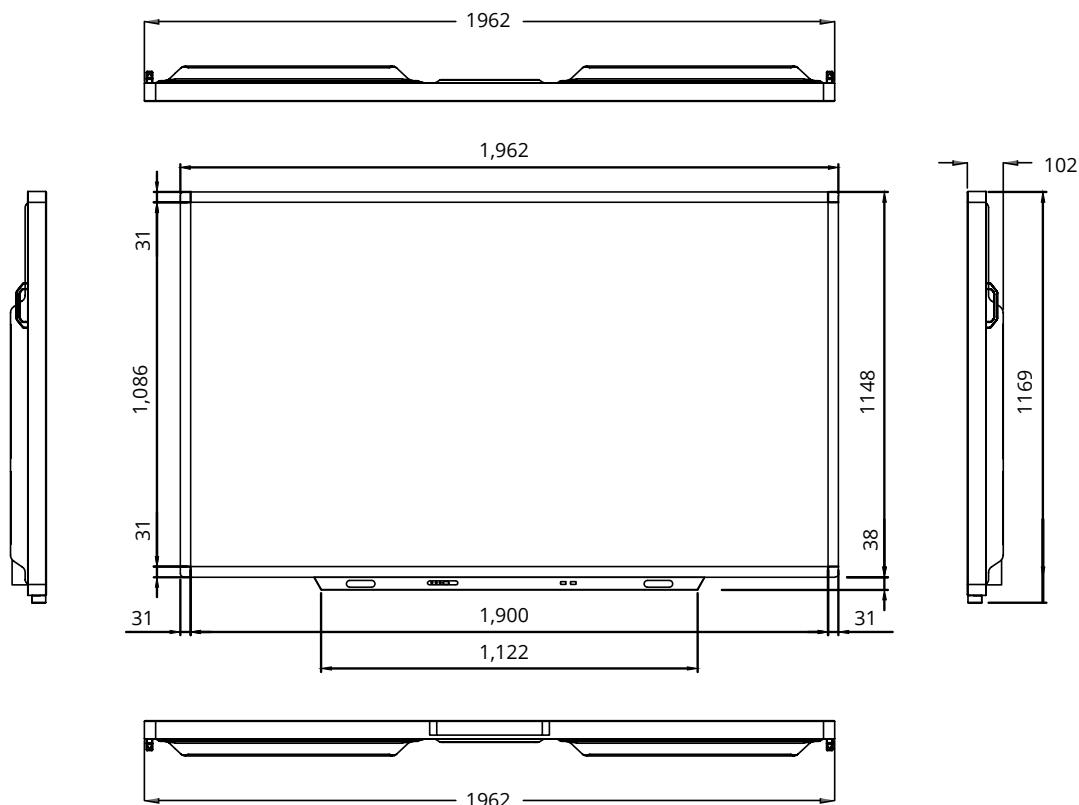

Model type	i3TOUCH V8404 T10 4K
	84"
Display Ratio	16:09
Native resolution	3840 x 2160
Brightness	350cd/m2
Contrast ratio	1600:1
Response time	4 ms
Inputs	VGA x 1 PC AUDIO TOUCH USB x 2 Media USB HDMI x 2 DisplayPort x 1 DVI Speaker out: 2 x mini jack
Communication port	RS232 x 1
Sound bar	2 x 10W
Power supply	standby power<1W complete power consumption≤435W
OPS slot	slot included, OPS pc not included
VESA Mount (W X H)	600 x 400 mm
Vesa mount for mini pc	10x10cm
Anti-collision tempered glass	Yes
Screen area	1865 (W) x 1045 (H) mm
Outside dimensions	1962 (W) x 1148 (H) x 102 (D) mm
Package	2018 (W) x 1350 (H) x 310 (D)
Net weight	93 kg
Total weight	100 kg

Touch technology

	V-Sense
Touch modus	finger and pen
Touch points	10 simultaneous touches (only in Windows 7 or later)
Tempered glass	4 mm
Resolution	8096 x 8096
Response speed	4 ms

Accessories	Power cable VGA cable HDMI cable Remocon + Battery PEN x 2 User Manual Wall mount

Recommended Computer Configuration	CPU	min i3 processor
	RAM	>4G
	Hard disk	>100G
	Interface	USB2.0 or above
	Screen resolution	1280*800
	USB power	>4.6V (the power of the USB cable should be more than 4.6V at the i3TOUCH)

TECHNICAL DRAWING

AUTHORISED DISTRIBUTOR