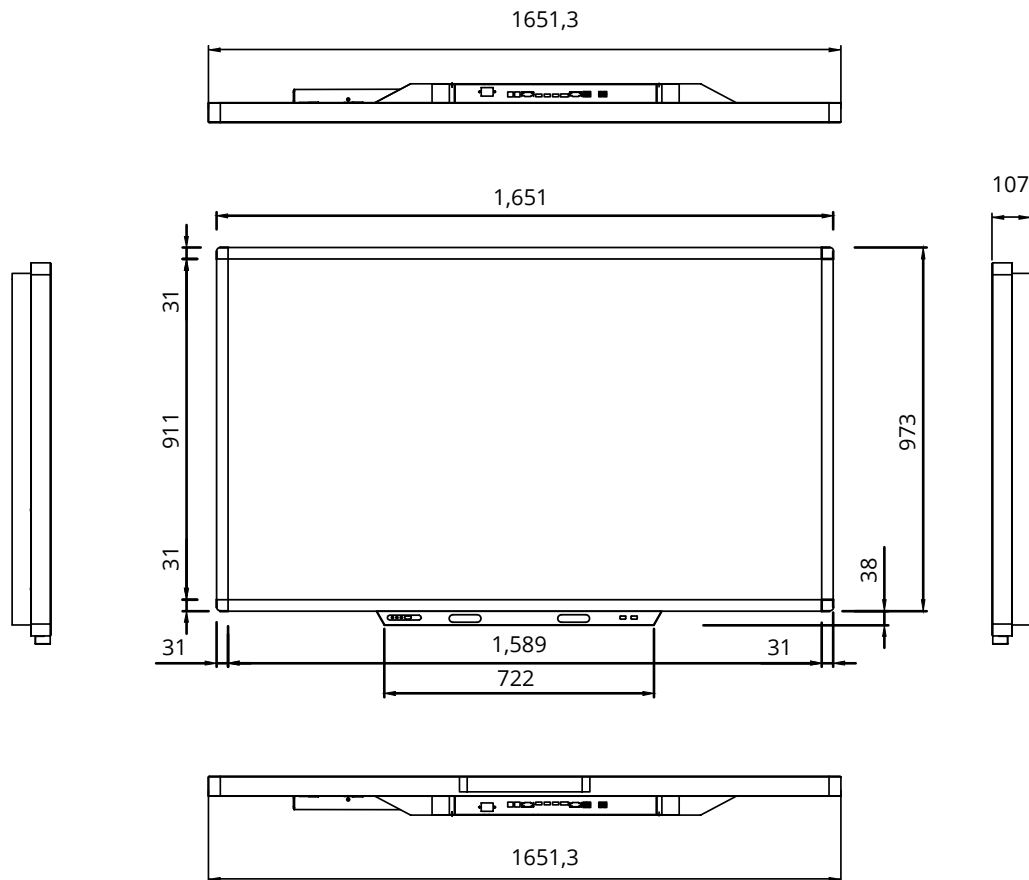

Model type	i3TOUCH V7004 T10
	70"
Display Ratio	16:09
Native resolution	1920 x 1080
Brightness	400cd/m2
Contrast ratio	4000:1
Response time	8 ms
Inputs	VGA x 1 PC AUDIO TOUCH USB x 2 HDMI x 2 Display Port x 1 OPS slot for universal OPS pc integrations (OPS pc not included)
Commnication port	RS232 x 1
Sound bar	2 x 10W
Audio out	mini jack
Speaker out	2 x mini jack
Power supply	standby power<1W complete power consumption≤435W
VESA Mount (W X H)	600 x 400 mm
Anti-collision tempered glass	Yes
Screen area	1555 (W) x 873 (H) mm
Outside dimensions	1651 (W) x 995 (B) x 107 (D)
Package dimensions	1880 (W) x 1195 (H) x 320 (D)
Net weight	83 kg
Total weight	89 kg

Touch technology

	V-Sense
Touch modus	finger and pen
Touch points	10 simultaneous touches (only in Windows 7 or later)
Tempered glass	4 mm
Resolution	8096 x 8096
Response speed	4 ms

Accessories	Power cable VGA cable HDMI cable Remocon + Battery PEN x 2 User Manual Wall mount

Recommended Computer Configuration	CPU	min i3 processor
	RAM	>4G
	Hard disk	>100G
	Interface	USB2.0 or above
	Screen resolution	1280*800
	USB power	>4.6V (the power of the USB cable should be more than 4.6V at the i3TOUCH)

TECHNICAL DRAWING

AUTHORISED DISTRIBUTOR